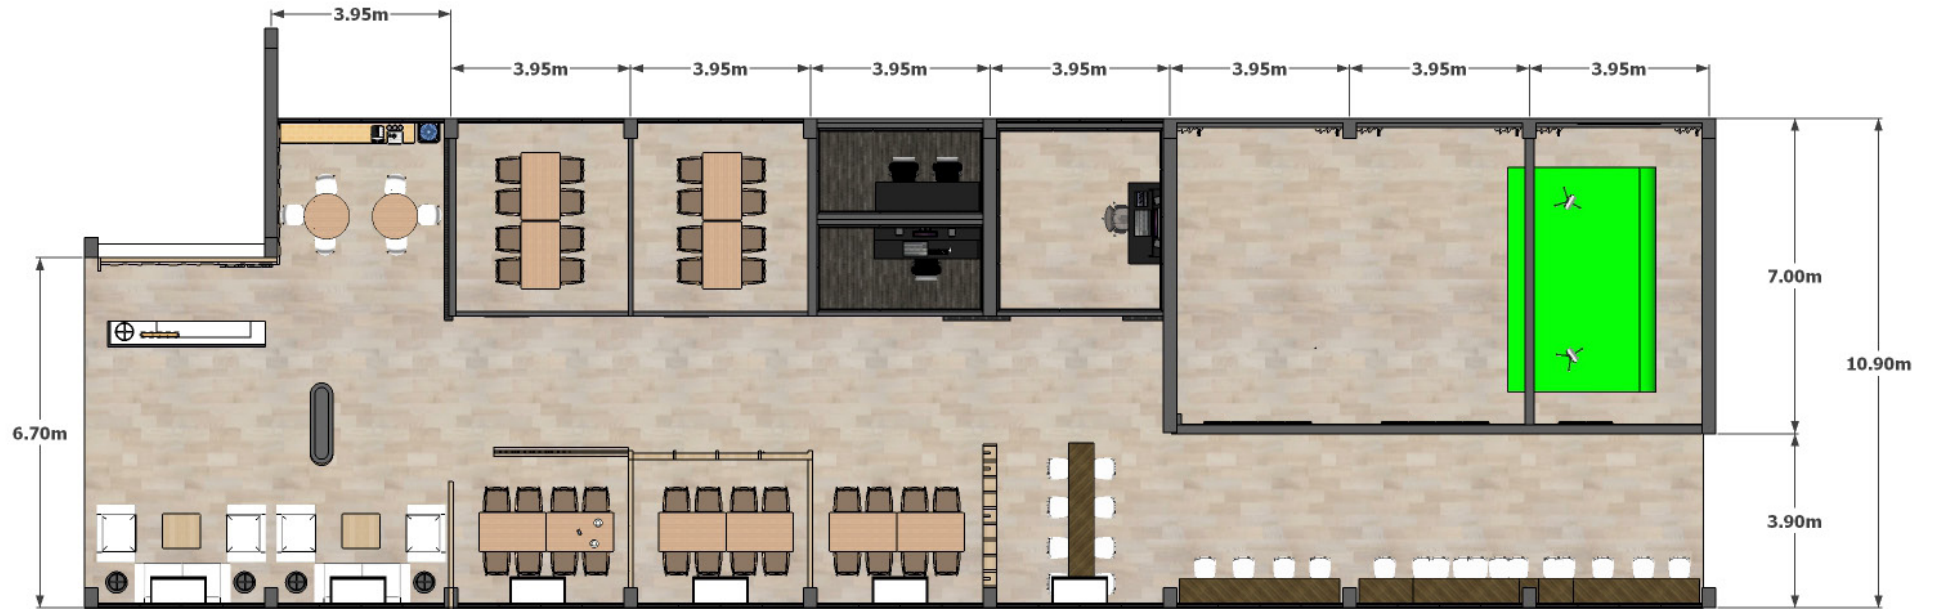

07 JULY 2018 updated

NIDA STUDIO

SEVEN RANGE DESIGN, Co.Ltd
235 Soi pibullwattana 2
Samsennai, Payathai
Bangkok 10400, Thailand

www.7range.com